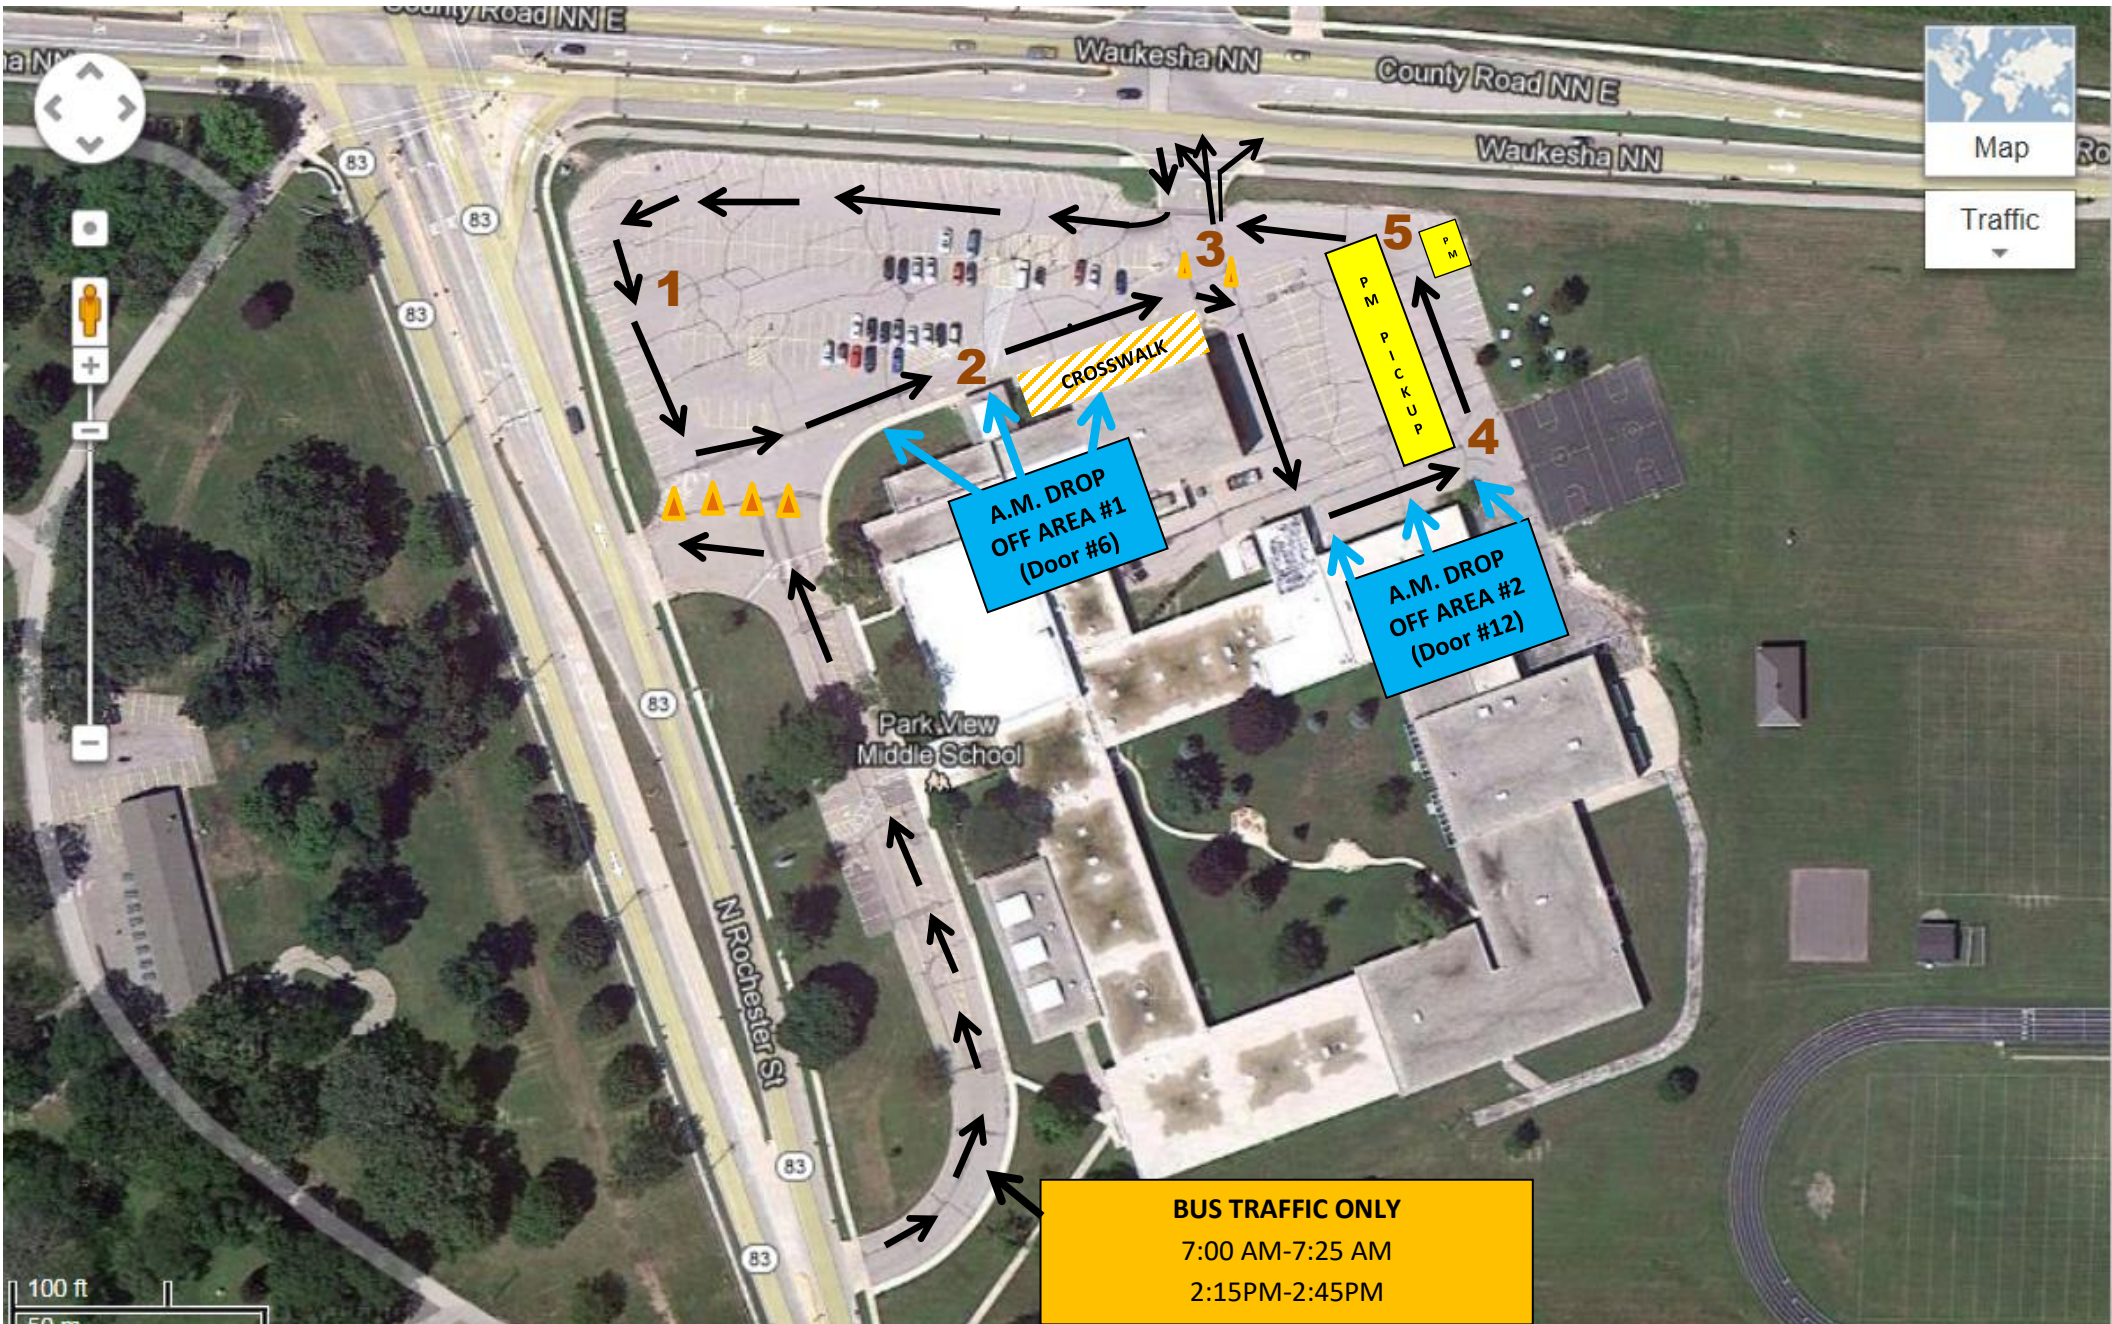

2017-2018 PVMS PARKING LOT – A.M. DROP OFF & P.M. PICK UP TRAFFIC MAP

Map
Traffic

BUS TRAFFIC ONLY
7:00 AM-7:25 AM
2:15PM-2:45PM

↗ Black Arrows indicate traffic flow pattern

1-5 Brown numbers indicate Parking Lot Supervisors